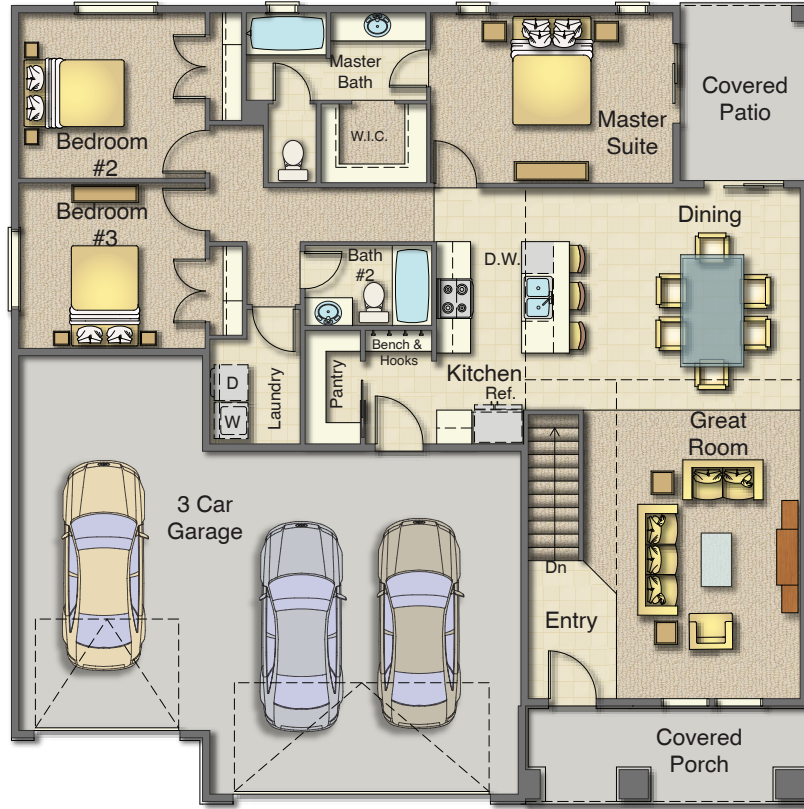

# Whistler

2-UP Series

Rambler 50 x 50

Are You Moving ?

Farmhouse Elevation

Traditional Elevation

Opt. Master Bath Options

- Main - 1,528 Sq.Ft.
- Garage - 728 Sq.Ft.
- Covered Porch - 105 Sq.Ft.
- Covered Patio - 88 Sq.Ft.

Opt. Fireplace

Basement  
1,537 Sq.Ft.