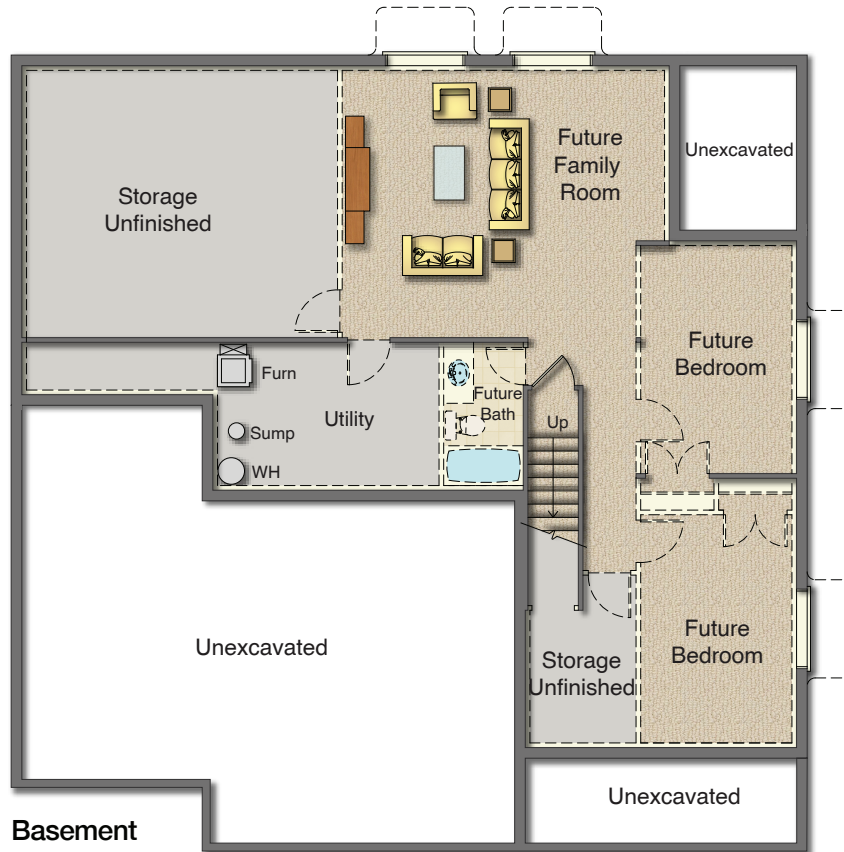

# Whistler

2-UP Series

Rambler 50 x 50

Are You Moving ?

Farmhouse Elevation

Traditional Elevation

Opt. Master Bath Options

- Main - 1,528 Sq.Ft.
- Garage - 728 Sq.Ft.
- Covered Porch - 105 Sq.Ft.
- Covered Patio - 88 Sq.Ft.

Opt. Fireplace

Basement  
1,537 Sq.Ft.