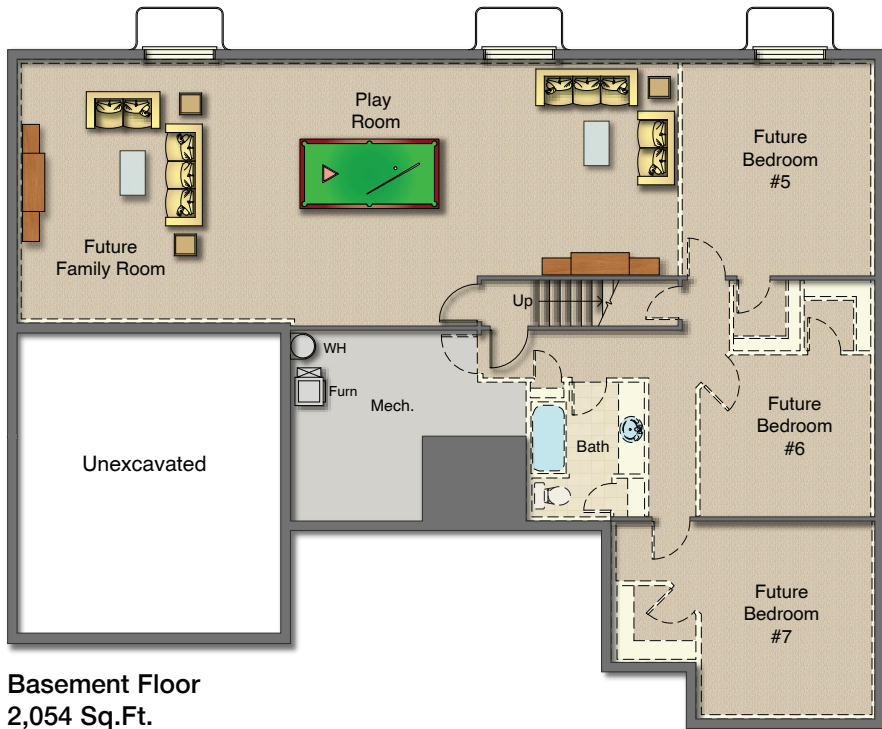

# Florence

3-UP Series

Rambler 62 x 48

Are You Moving UP?

Modern Prairie Elevation

Cottage Elevation

Main - 2,054 Sq.Ft.  
Garage - 484 Sq.Ft.  
Covered Porch - 36 Sq.Ft.

Basement Floor  
2,054 Sq.Ft.